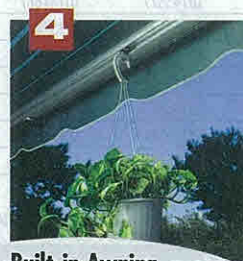

4 Built-in Awning Hangers

Always stay in the roller & roll up with your awning!