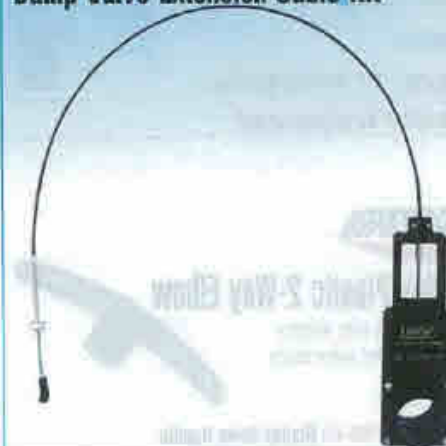

Dump Valve Extension Cable Kit

Valterra's cable valve system converts hard to access handles to a simple push/pull placement. Cable handles can be positioned at the bottom of an RV sidewall, or within a control access compartment with bulkhead installation.

758-28 **TC172** 1-1/2" Valve W/72" Cable

758-29 **TC372** 3" Valve W/72" Cable